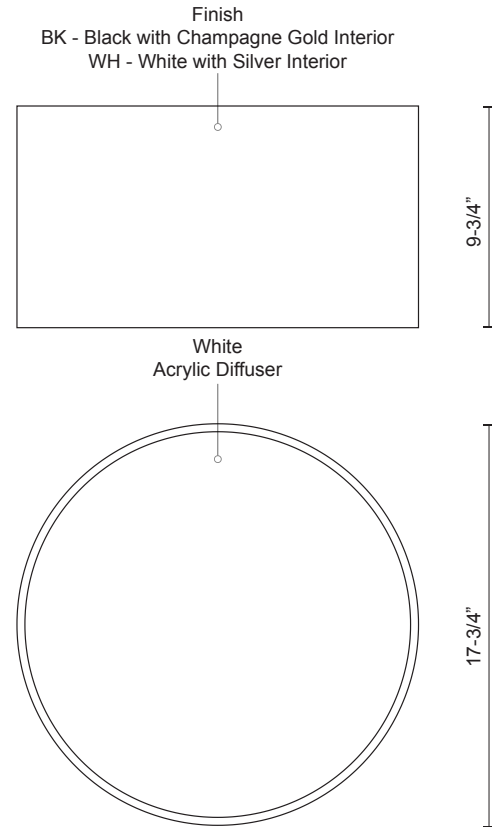

MOUSINNI
FM11418
 FLUSH MOUNT

PROJECT

FM11418-WH
White

FM11418-BK
Black

DESCRIPTION

Immaculate in design two toned round cylinder shaped flush mount with white acrylic diffuser. Available in three different sizes and metal finishes in matte black exterior with champagne gold interior and white exterior with sleek silver interior. Equipped with our powerful 120V, AC LED technology

SPECIFICATION DETAILS

* For custom options, consult factory for details.

Fixture Dimensions	D17-3/4" x H9-3/4"
Light Source	LED
Wattage	53W
Total Lumens	4000lm
Delivered Lumens	BK-1890lm; WH-2496lm;
Voltage	120V
Color Temperature	3000K
CRI (Ra)	>90
Optional Color Temps	2700K - 5000K Available, Minimum Order Quantities Apply
LED Rated Life	50,000 hours
Dimming	100% - 10%, ELV Dimmer (Not Included)
Diffuser Details	White Acrylic Diffuser
Shade Details	Formed Aluminum Reflector
Location	Dry
Warranty	5 Years